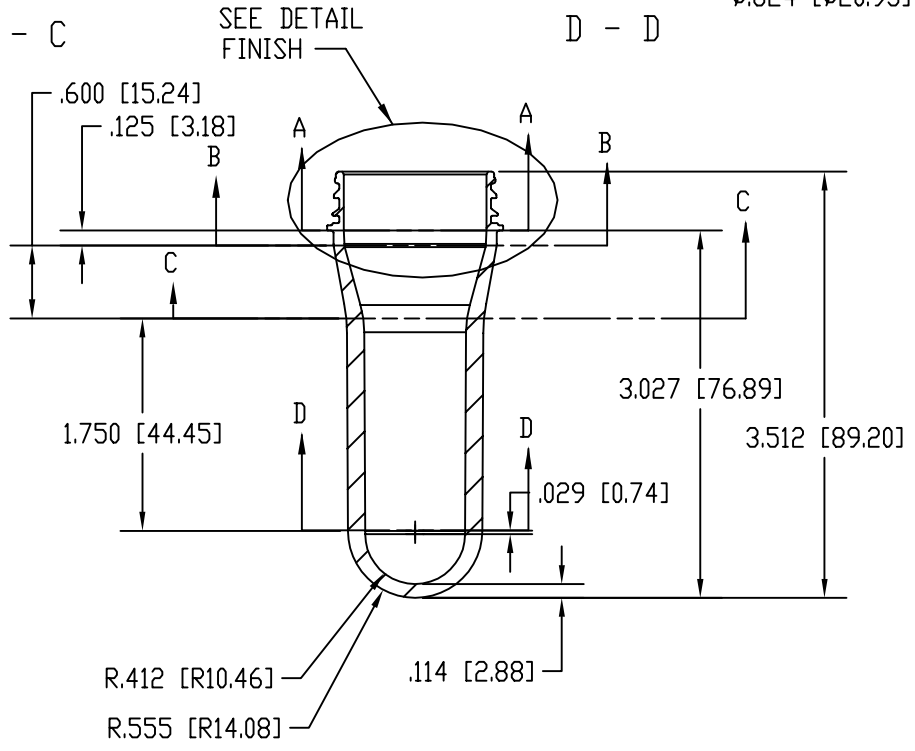

DETAIL FINISH  
SCALE 2.000

PR06-234	38-MM SC-II SNAP CLOSURE		DEVTECH LABS, INC.
	26-DCT-05	29.75-GRAMS ± 0.3	
	29.75-GRAM PREFORM DESIGN		