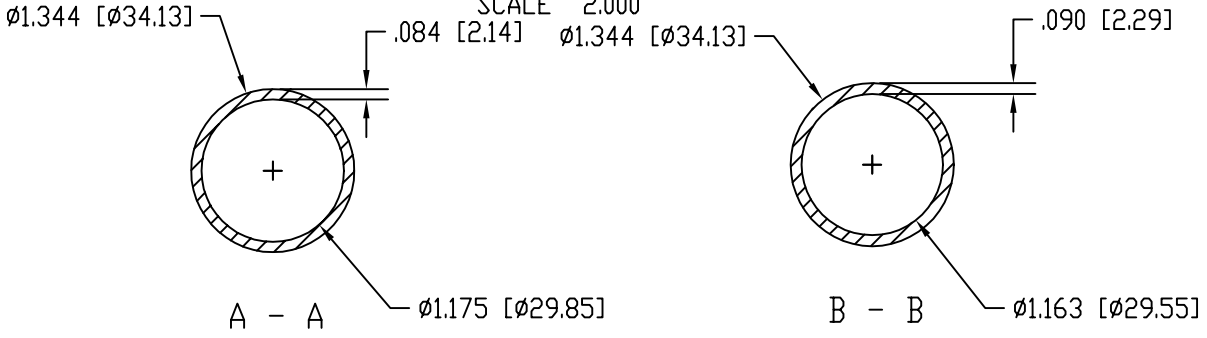

DETAIL FINISH  
SCALE 2.000

PR06-234	38-MM SC-II SNAP CLOSURE		DEVTECH LABS, INC.
	26-DCT-05	29.75-GRAMS ± 0.3	
	29.75-GRAM PREFORM DESIGN		