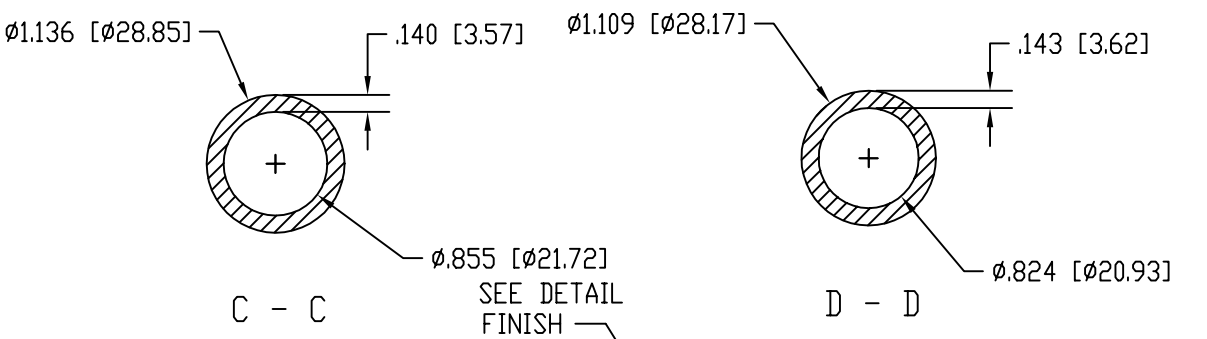

DETAIL FINISH  
SCALE 2.000

PR06-234	38-MM SC-II SNAP CLOSURE		DEVTECH LABS, INC.
	26-DCT-05	29.75-GRAMS ± 0.3	
	29.75-GRAM PREFORM DESIGN		