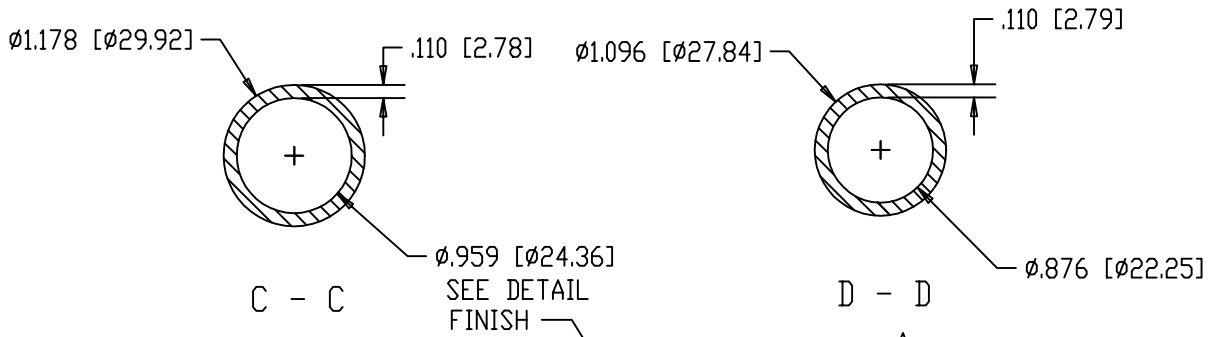

DETAIL FINISH
SCALE 2.000

SCALE 2.000

PROJ-225	43MM SP485	DEVTECH LABS, INC.
25-OCT-05 13.5-GRAMS ± 0.3		
0034_06_PD_B_00	13.5-GRAM 43-MM SP485 PREFORM DESIGN	