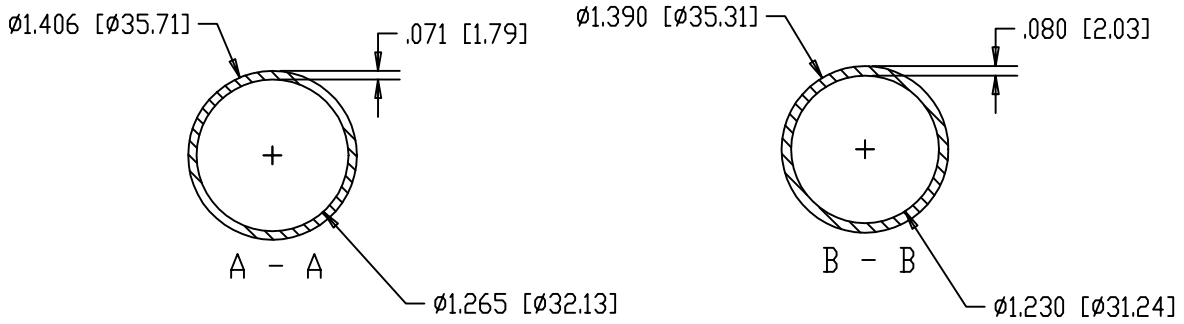

DETAIL FINISH
SCALE 2.000

SCALE 2.000

PROJ-225	43MM SP485	DEVTECH LABS, INC.
25-OCT-05 13.5-GRAMS ± 0.3		
0034_06_PD_B_00	13.5-GRAM 43-MM SP485 PREFORM DESIGN	