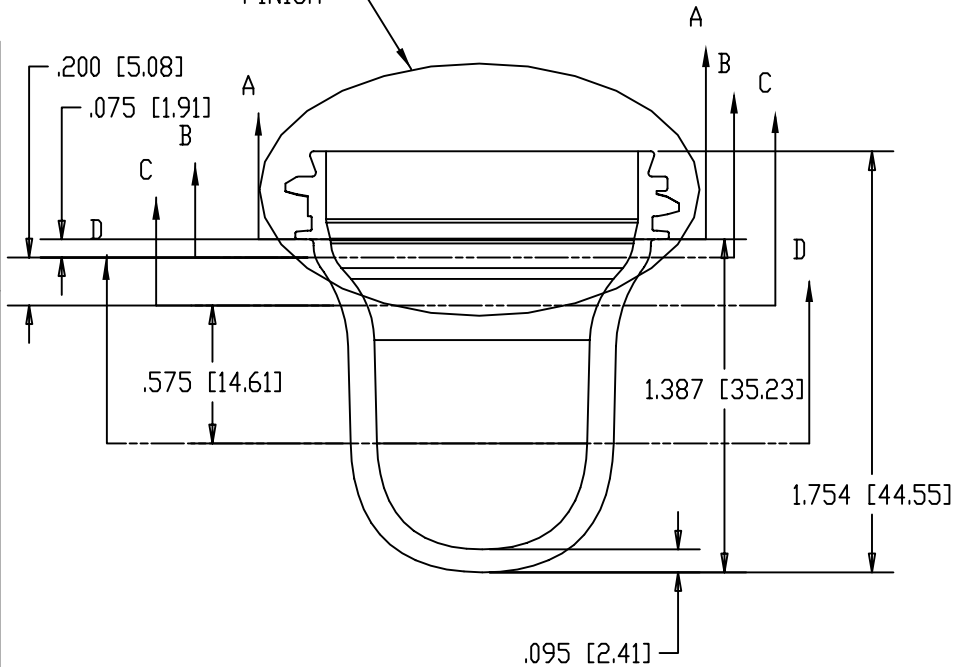

DETAIL FINISH
SCALE 2.000

SCALE 2.000

PROJ-225	43MM SP485	DEVTECH LABS, INC.
25-OCT-05 13.5-GRAMS ± 0.3		
0034_06_PD_B_00	13.5-GRAM 43-MM SP485 PREFORM DESIGN	